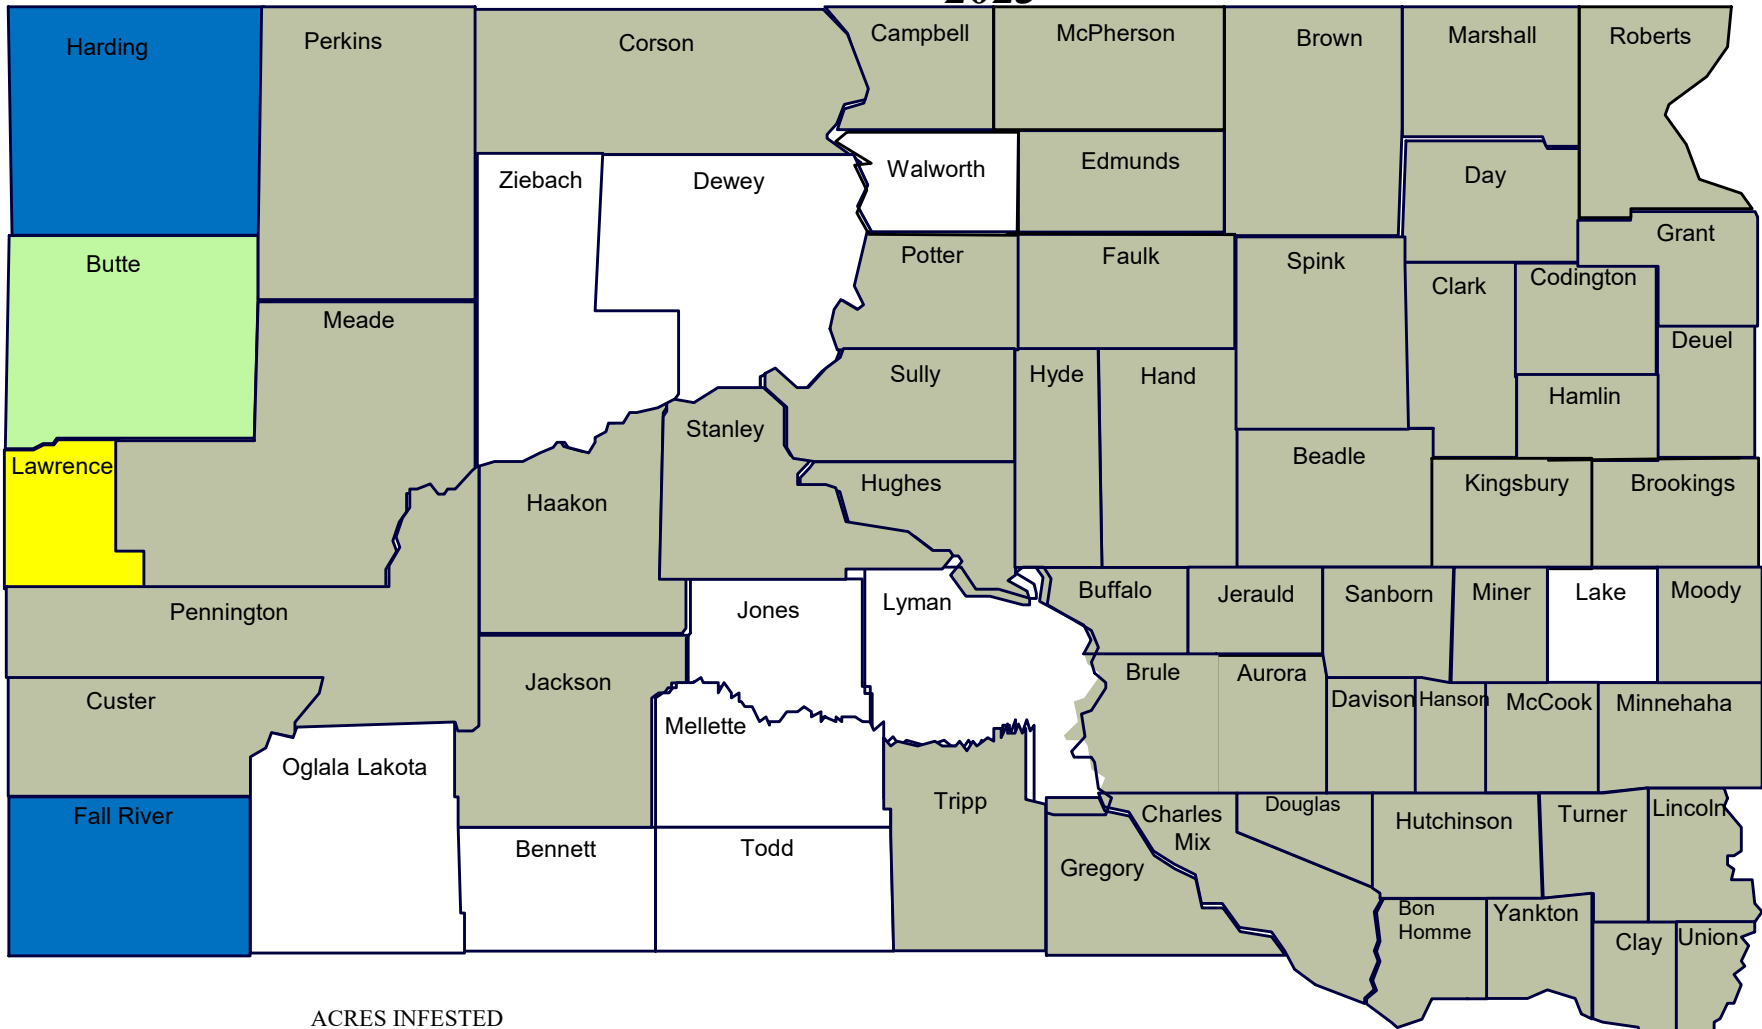

SOUTH DAKOTA

SCOTCH THISTLE DISTRIBUTION

2023

FIGURES COMPILED BY SOUTH DAKOTA DEPARTMENT OF AGRICULTURE AND NATURAL RESOURCES AS REPORTED BY COUNTY WEED BOARDS